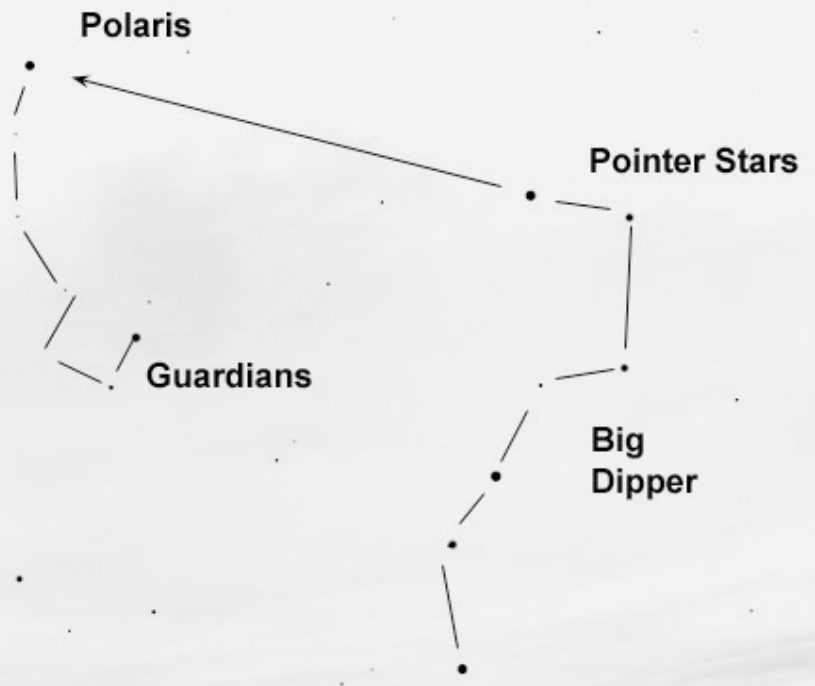

Looking north  
One hour after sunset  
February 15  
Latitude 42° N

Deneb

NW

N

NE