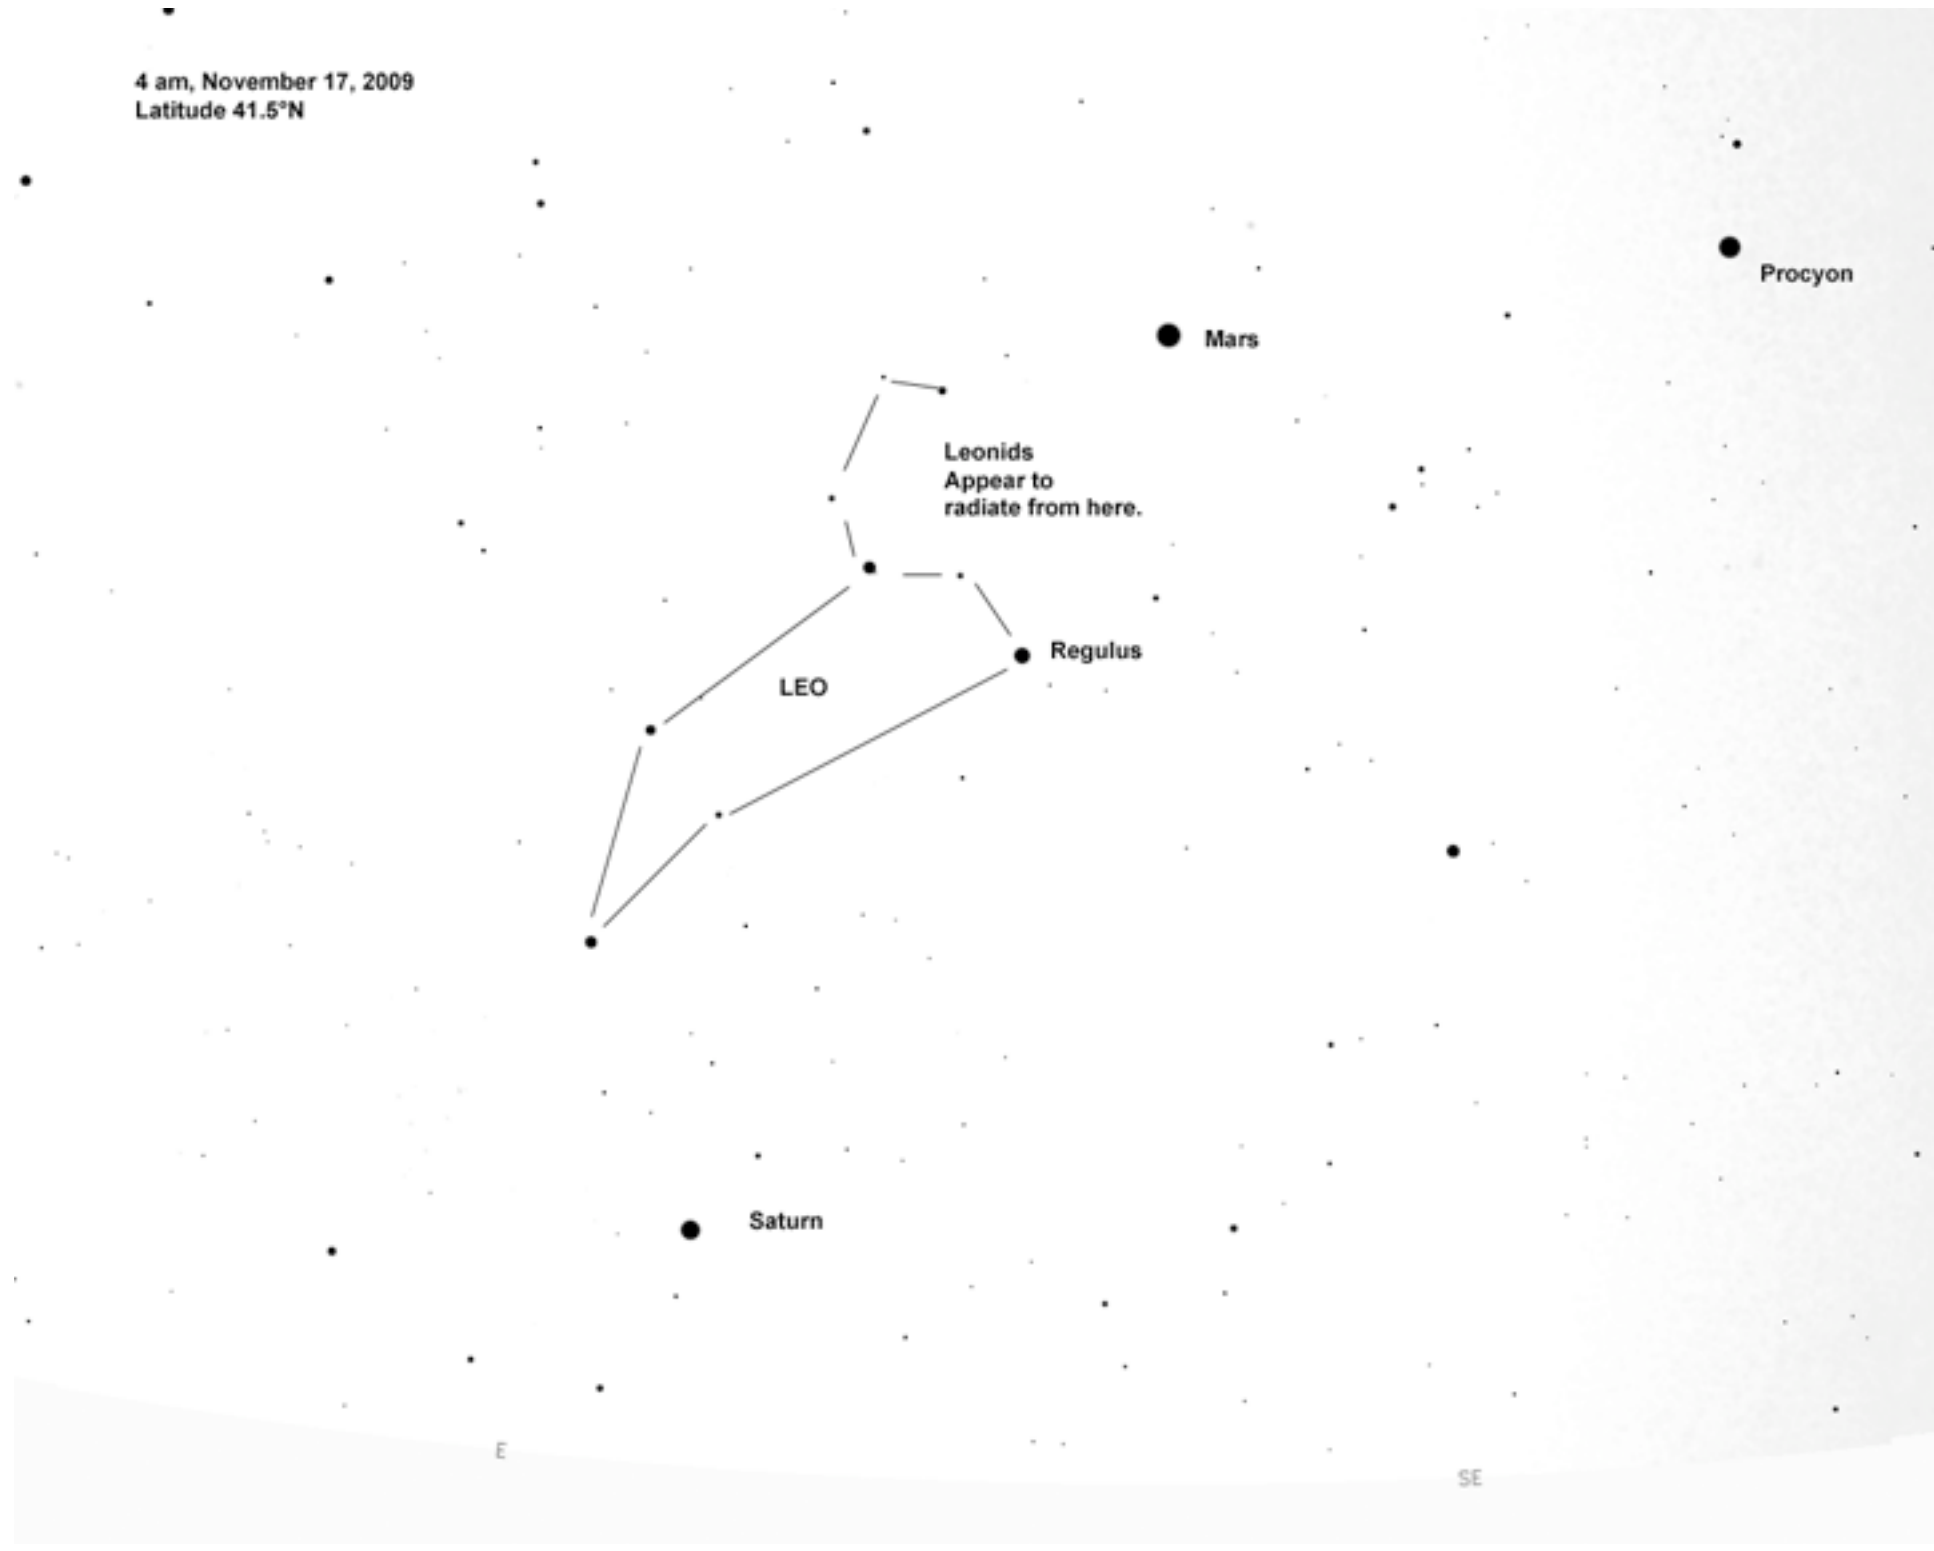

4 am, November 17, 2009
Latitude 41.5°N

Procyon

Mars

Leonids
Appear to
radiate from here.

Regulus

LEO

Saturn

E